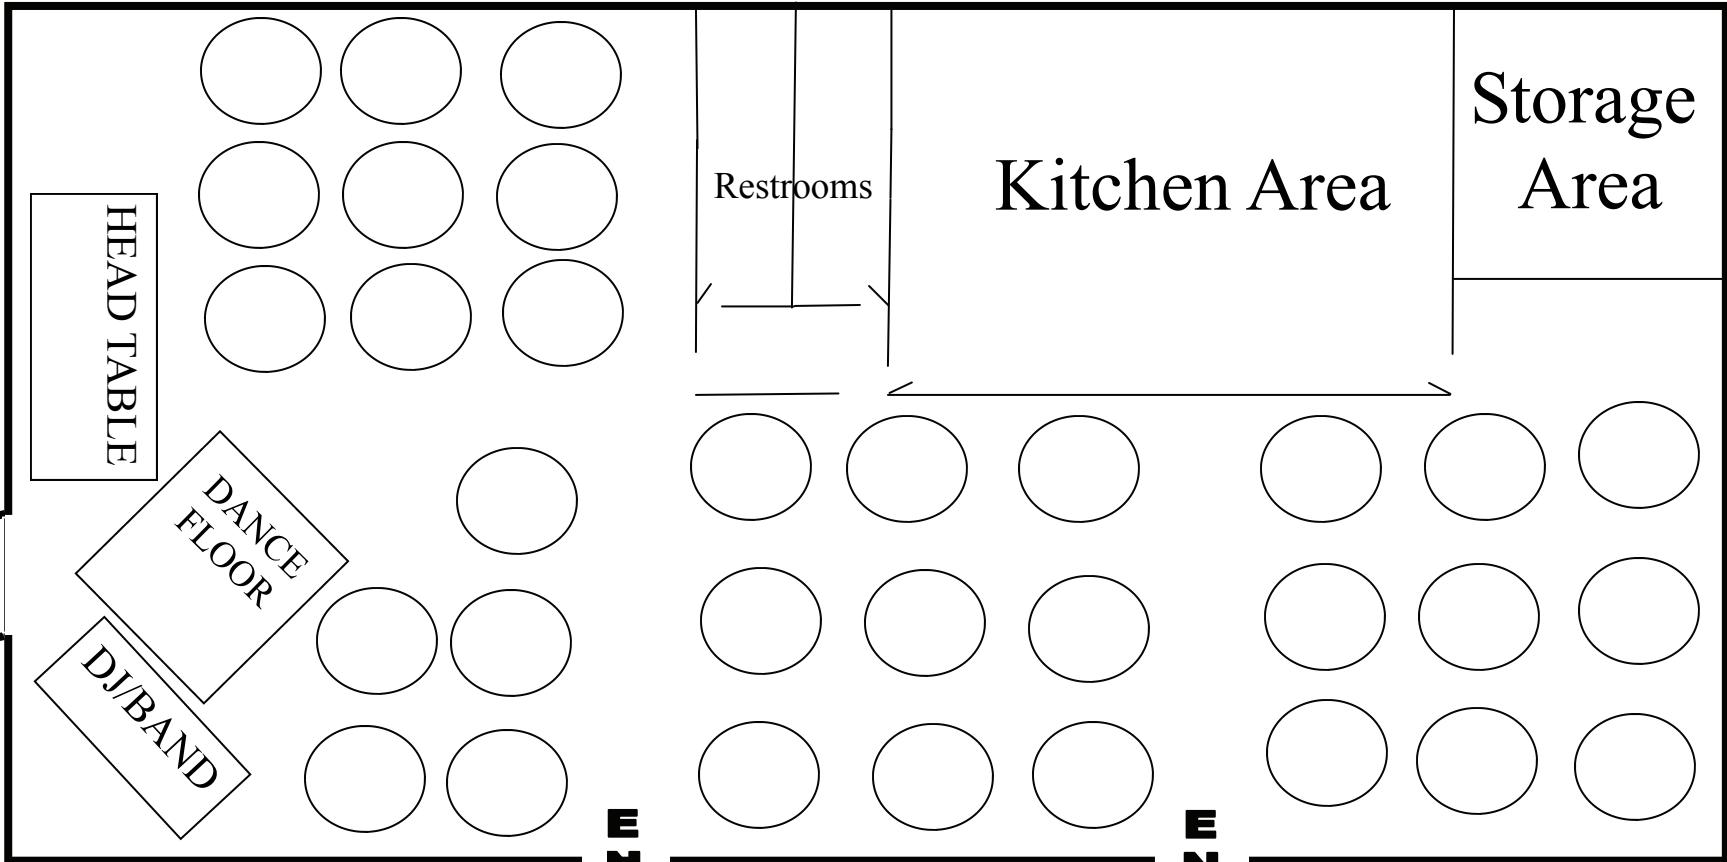

Helderview Pavilion At Orchard Creek

TRADITIONAL SEATING CHART

Length 120

60' wide

Walkway To Clubhouse

ENTRANCE

Seating for over 300+ People
Portable Bar Setups
Perimeter Weather Curtains
Wireless Microphone System

ENTRANCE

6 Foot Round Tables (10 /table)
Black Cushion Chairs
Portable Heater (spring/fall)
Electrical Outlets Every 16 ft.

Sliding Curtain Divider for
Smaller Events
Portable Dance Floor (rental)